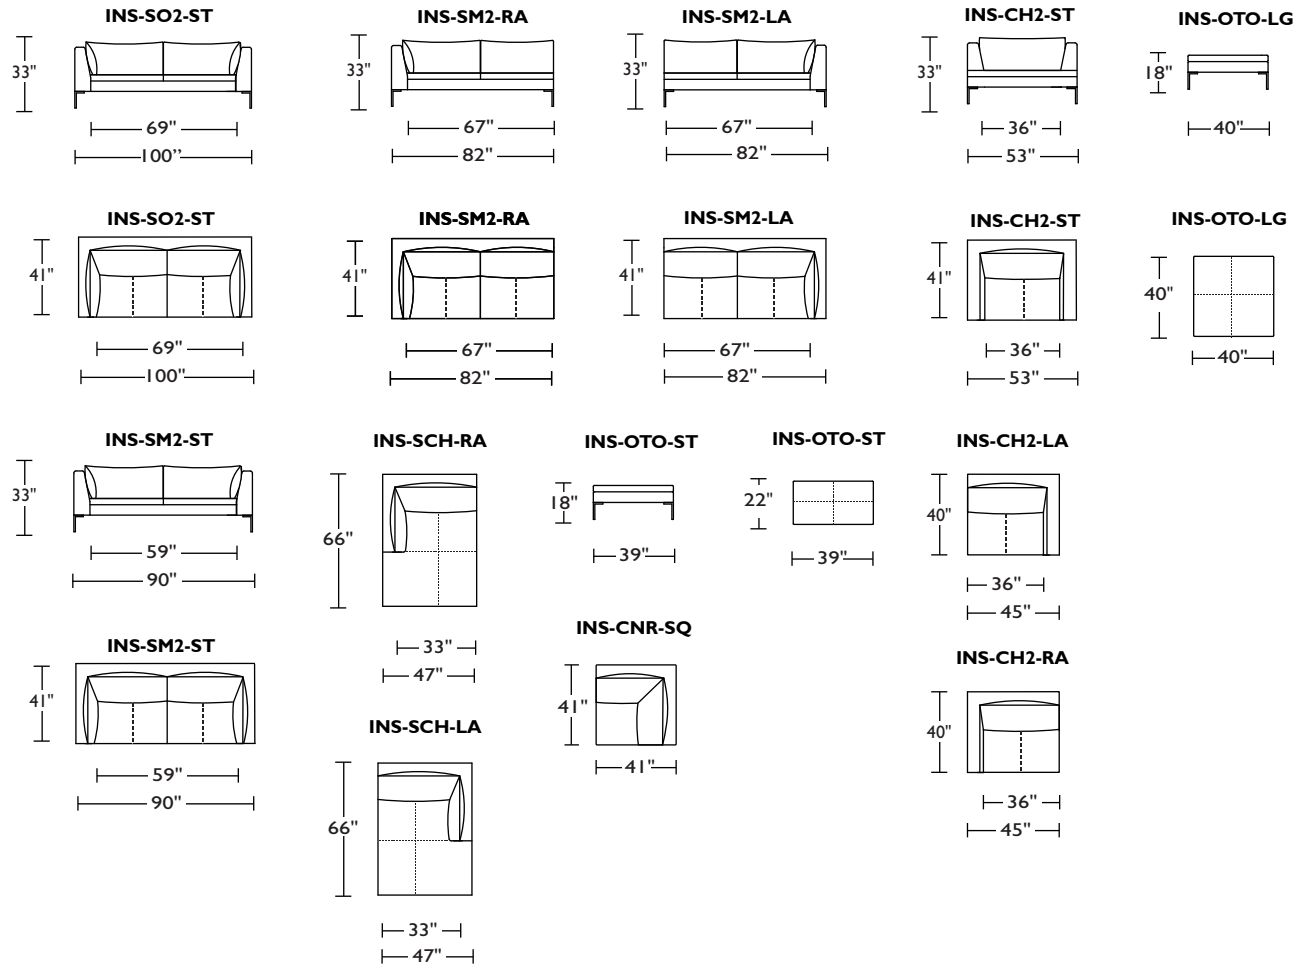

Scale: 1/8 inch = 1 foot
 All dimensions are approximate and subject to change.
 Specify components from the sitting position.

V05.22.17